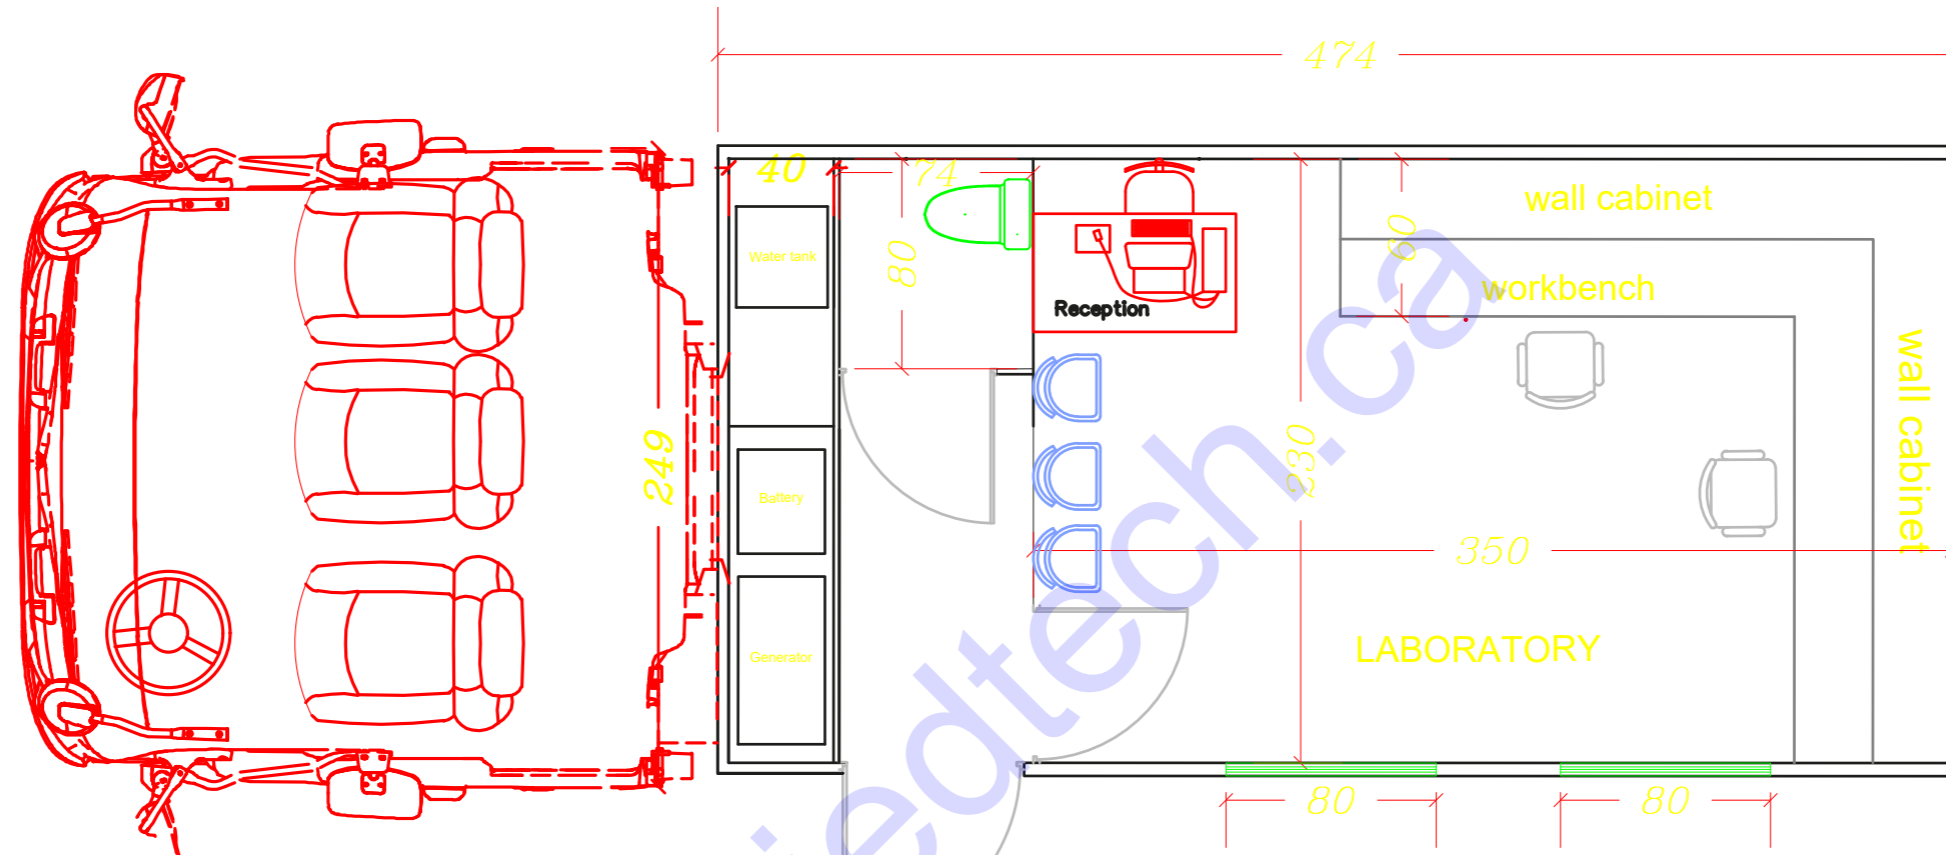

Item1&1.1

Appliedtech.ca